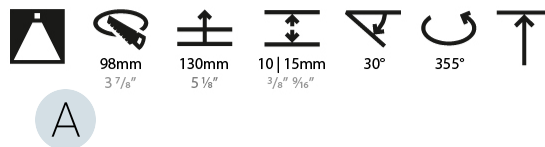

PHYSICAL

Shape: Round
Diameter (mm): 107
Diameter (in): 4 3/16
Height (mm): 112
Height (in): 4 7/16
Ceiling Thickness (mm): 10 / 12.5 / 15
Ceiling Thickness (in): 3/8 or 1/2 or 9/16
Min. Recessing Depth (mm): 130
Min. Recessing Depth (in): 5 1/8
Light Distribution: Adjustable / Downlight
Weight (kg): 0.46
Weight (lbs): 1.01
Fixture Finish: SSR / BKV / CWI / CRY / HAB / UFT / ITA / RUA / FTG / MYG / LOD / PUS / FRO / FUP / KIA / POP / BLS / SPG / MEY / GOH / GUM / CHC / COM / ABZ / JAG / OBR / MOS / ROR
Fixture Material: Aluminum Die Cast
Cut-out Measurements: 98mm / 3 7/8"

ELECTRICAL

Lamp Type: LED (Zhaga Standard)
Input Wattage (W): 16.5
Total Output Wattage (W): 14
Dimming: Tri-Mode (Non-Dimming and Phase Dimming (120Vac only) and 0-10V Dimming)
Driver Included: No
Driver Location: Recessed Housing
Driver Type: Constant Current - Universal
Driver Class: Class 2
Housing: See components
Input Voltage (V): 120 - 277
Constant Current (MA): 500

LED

Number of LEDs: 1
Color Temperature (°K): 2700 / 3000 / 3500 / 4000
Max. Delivered Lumen (lm): 930 / 960 / 1009 / 1030
Nominal Lumen (lm): 1386 / 1438 / 1511 / 1542
CRI: >90 CRI
Lamp Life (hrs): 50000

OPTICAL

Reflector: 20 / 40 / 60
Adjustability: Rotational 355°, Tilt 30°

RATINGS AND CERTIFICATIONS

Certified By: Certified for North American Standards
IP rating: IP20